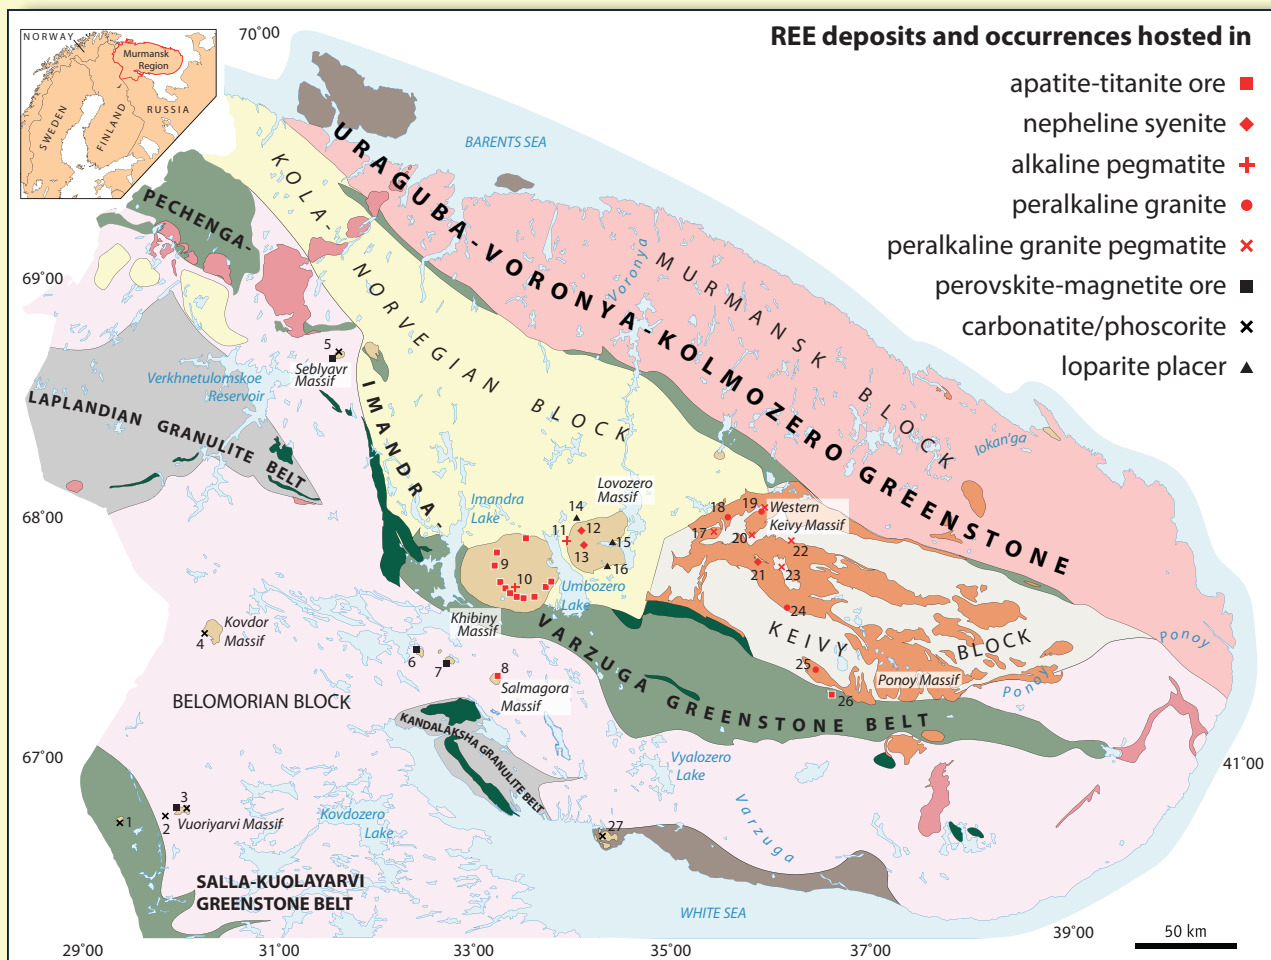

Economic Geology

BULLETIN OF
THE SOCIETY
OF ECONOMIC
GEOLOGISTS

www.segweb.org

NOVEMBER 2016

VOLUME 111 / NUMBER 7

THE MURMANSK REGION, RUSSIA

IN THIS ISSUE

- Structure from Oriented Core Photographs
- Rare Earth Deposits, Murmansk Region, Russia
- Core Scan of Lemoine VMS Deposit, Canada
- Perseverance VMS Deposit, Matagami, Canada
- Kiruna IOCG, Northern Sweden
- Çöpler Porphyry-Epithermal Au Deposit, Turkey
- Pampalo Orogenic Au Deposit, Finland
- Sudbury Breccia, Ontario, Canada
- Homestake BIF-Hosted Au Deposit, USA
- Imiter Ag-Hg Deposit, Anti-Atlas, Morocco
- Mo Deposits in NE China